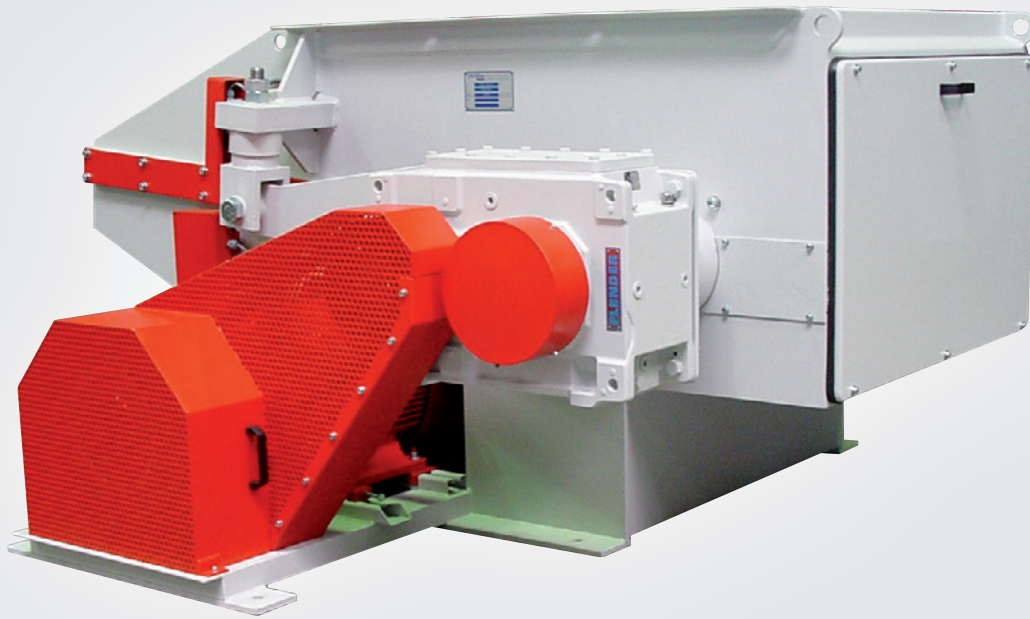

# VAZ 800 XL – 1100 XL

TECHNOLOGY FOR A SUSTAINABLE TOMORROW

Shredding

## APPLICATION

Solid wood waste (incl. short pieces), medical waste, loose and light materials, such as film, packaging material, chipboard, paper and plastic.

**Vecoplan**<sup>®</sup>

# VAZ 800 XL – 1100 XL

TECHNOLOGY FOR A SUSTAINABLE TOMORROW

Shredding

Standard-K

Standard-U

Front view