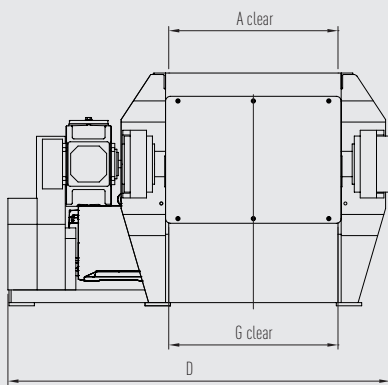

Vecoplan[®]

VAZ 800 XL – 1100 XL

TECHNOLOGY FOR A SUSTAINABLE TOMORROW

Shredding

Standard-K

Standard-U

Front view

DIMENSIONS

| | Rotor diameter | Infeed opening | | Overall dimensions | | Material outlet | | Height |
|---------------|----------------|----------------|------|--------------------|------|-----------------|------|--------|
| | | A | B | C | D | F | G | |
| VAZ 800 XL | 370 | 800 | 1135 | 2352 | 1700 | 340 | 800 | 1100 |
| VAZ 800 XL K | | | | | 1805 | | | |
| VAZ 1100 | 235 | 1075 | 1240 | 2567 | 1990 | 270 | 1075 | 1300 |
| VAZ 1100 K | | | | | 2100 | | | |
| VAZ 1100 XL | 370 | 1075 | 1300 | 2725 | 2171 | 400 | 1075 | 1100 |
| VAZ 1100 XL K | | | | | 2270 | | | |