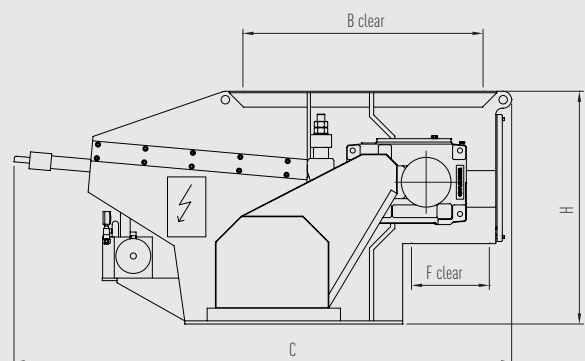

Vecoplan[®]

VAZ 800 XL – 1100 XL

TECHNOLOGY FOR A SUSTAINABLE TOMORROW

Shredding

Standard-K

Standard-U

Front view

DIMENSIONS

| | Rotor diameter | Infeed opening | | Overall dimensions | | Material outlet | | Height |
|---------------|----------------|----------------|------|--------------------|------|-----------------|------|--------|
| | | A | B | C | D | F | G | |
| VAZ 800 XL | 370 | 800 | 1135 | 2352 | 1700 | 340 | 800 | 1100 |
| VAZ 800 XL K | | | | | 1805 | | | |
| VAZ 1100 | 235 | 1075 | 1240 | 2567 | 1990 | 270 | 1075 | 1300 |
| VAZ 1100 K | | | | | 2100 | | | |
| VAZ 1100 XL | 370 | 1075 | 1300 | 2725 | 2171 | 400 | 1075 | 1100 |
| VAZ 1100 XL K | | | | | 2270 | | | |