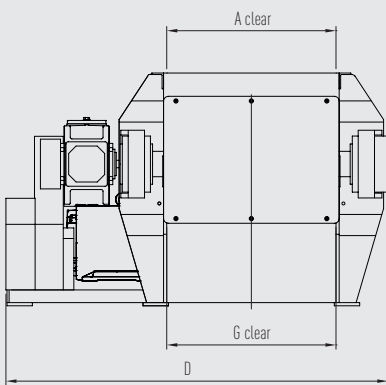

VAZ 800 XL – 1100 XL

TECHNOLOGY FOR A SUSTAINABLE TOMORROW

Shredding

Standard-K