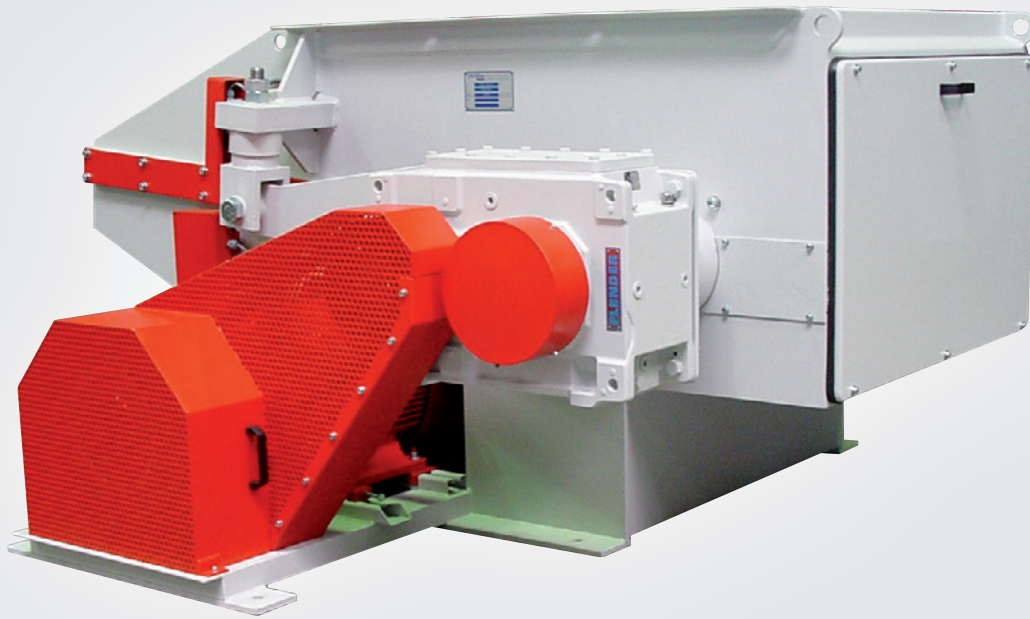

VAZ 800 XL – 1100 XL

TECHNOLOGY FOR A SUSTAINABLE TOMORROW

Shredding

APPLICATION

Solid wood waste (incl. short pieces), medical waste, loose and light materials, such as film, packaging material, chipboard, paper and plastic.

Vecoplan[®]

VAZ 800 XL – 1100 XL

TECHNOLOGY FOR A SUSTAINABLE TOMORROW

Shredding

Standard-K

Standard-U

Front view

DIMENSIONS