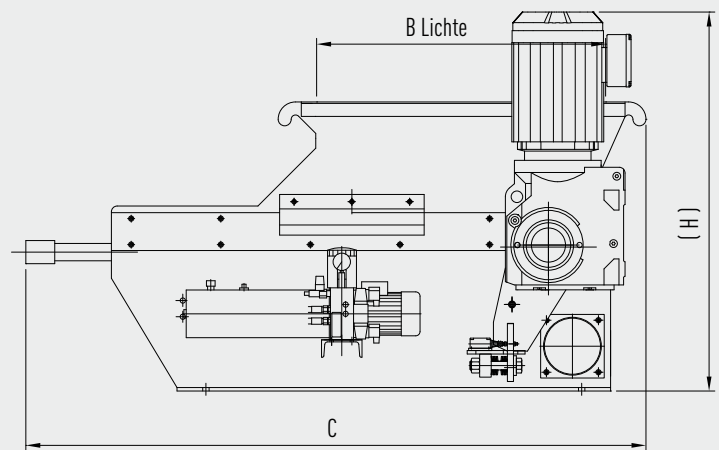

TECHNOLOGY FOR A SUSTAINABLE TOMORROW

Shredding

Front view

Side view

DETAILS

| | | | VAZ 800 |
|--------------------|-----|----|---------|
| Infeed opening | A | mm | 800 |
| | B | mm | 1000 |
| Overall dimensions | C | mm | 2150 |
| | D | mm | 1515 |
| Material outlet | F | mm | D=200 |
| Height | H | mm | 1000 |
| | (H) | mm | 1315 |
| Motor power | | kW | 11 |