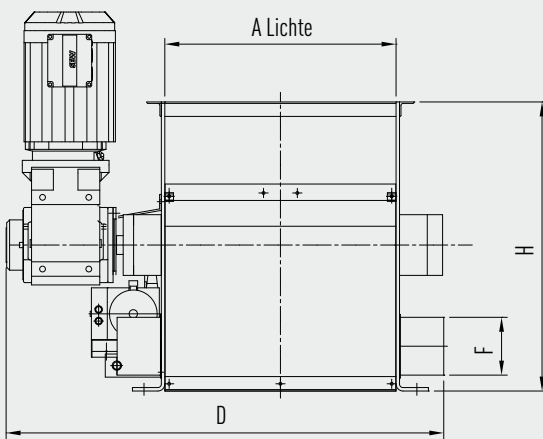

VAZ 800

TECHNOLOGY FOR A SUSTAINABLE TOMORROW

Shredding

APPLICATION

Solid wood waste (incl. short pieces), loose and light materials, such as film, packaging material, paper and plastic.

Vecoplan[®]

VAZ 800

TECHNOLOGY FOR A SUSTAINABLE TOMORROW

Shredding

Front view

Side view

DETAILS

| | | | VAZ 800 |
|--------------------|-----|----|---------|
| Infeed opening | A | mm | 800 |
| | B | mm | 1000 |
| Overall dimensions | C | mm | 2150 |
| | D | mm | 1515 |
| Material outlet | F | mm | D=200 |
| Height | H | mm | 1000 |
| | (H) | mm | 1315 |
| Motor power | | kW | 11 |